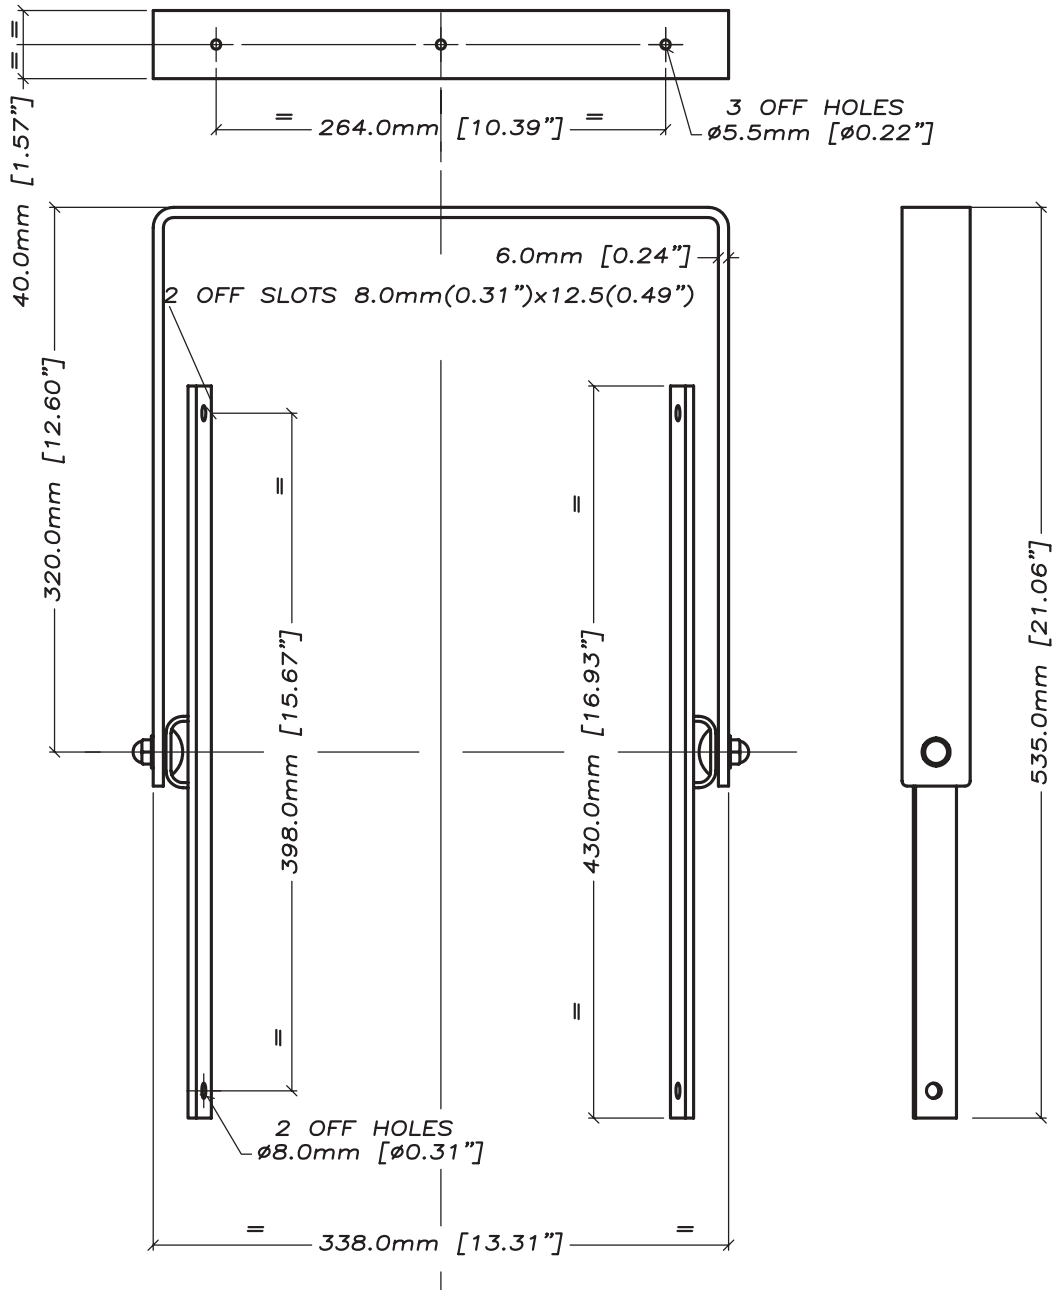

HTKW1

Flying Yoke – W1 – EM56

hardware

SUPPLIED HARDWARE: 4 OFF M8x40mm CAP HEAD SOCKET SCREWS

HTKW1

TO FIT LOUDSPEAKER W1

Century Point, Halifax Road, Cressex Business Park,
High Wycombe, Buckinghamshire HP12 3SL, England.
Telephone: +44 (0)1494 535312 Facsimile: +44 (0)1494 438669
E-mail: info@martin-audio.com
All information is Copyright © 2003 Martin Audio Ltd.